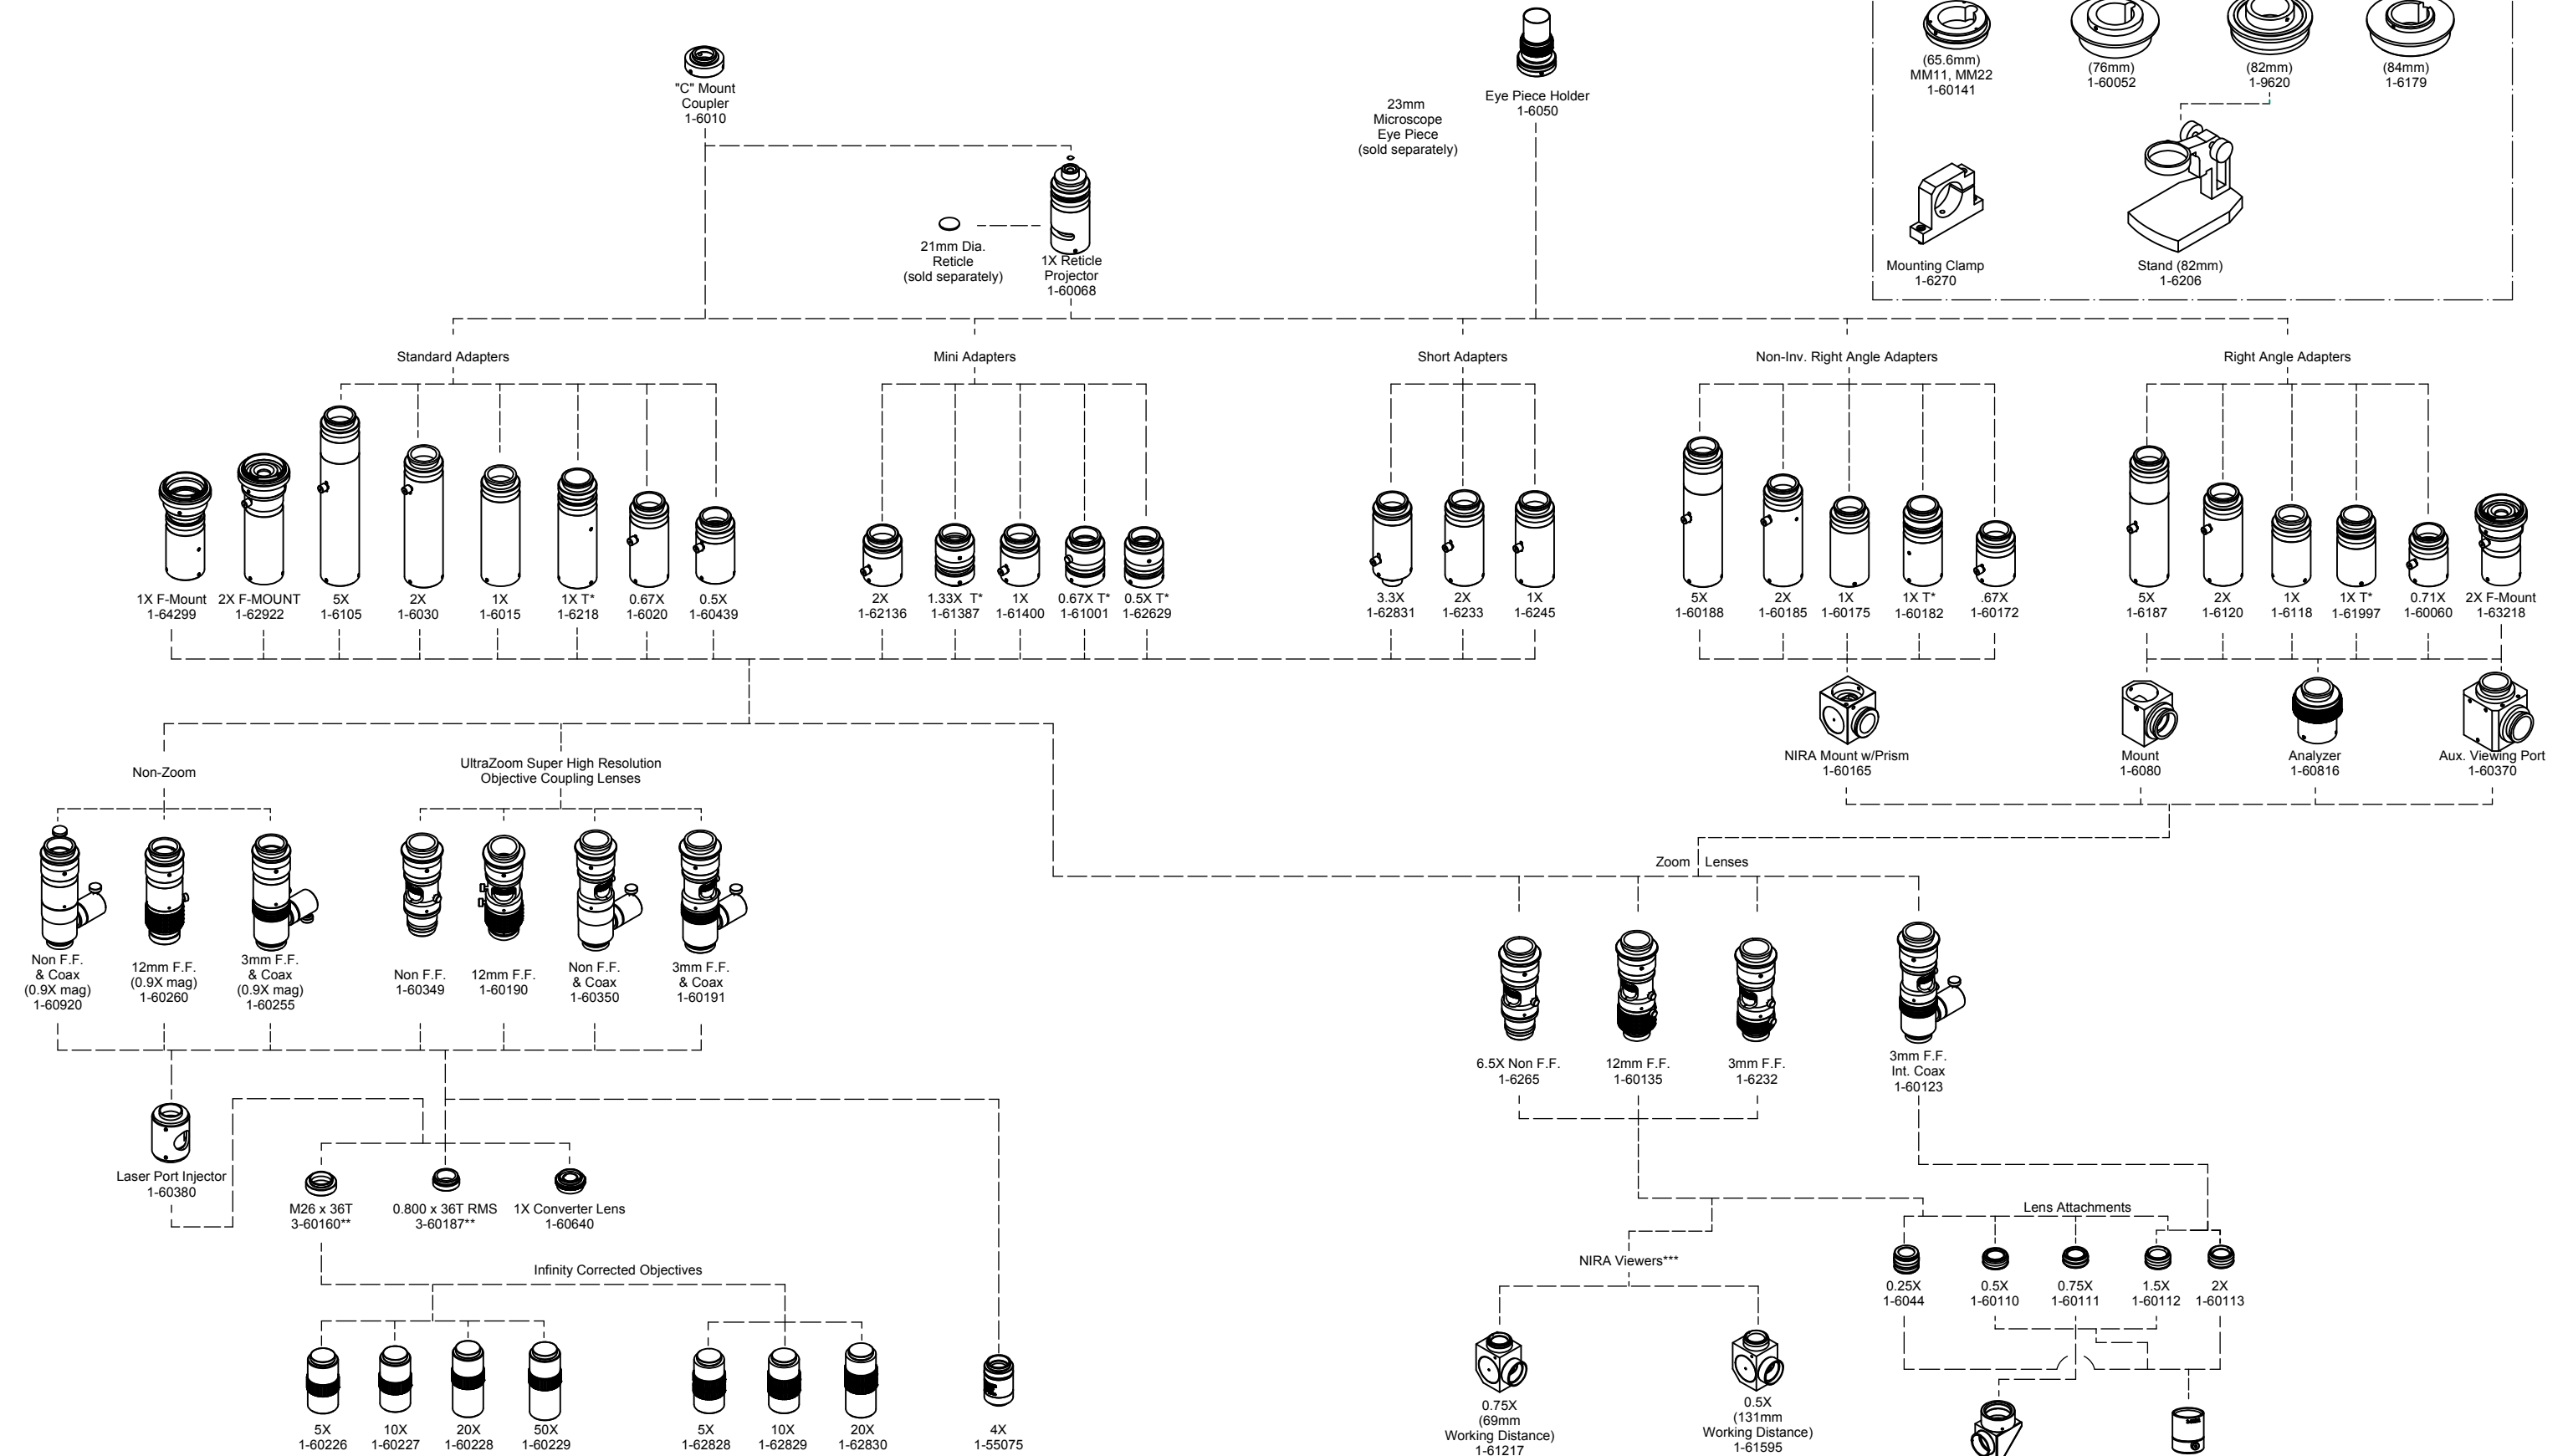

Zoom 6000 System Diagram

*T = Tele
 ** Included with UltraZoom
 *** Not Used with Internal Coaxial