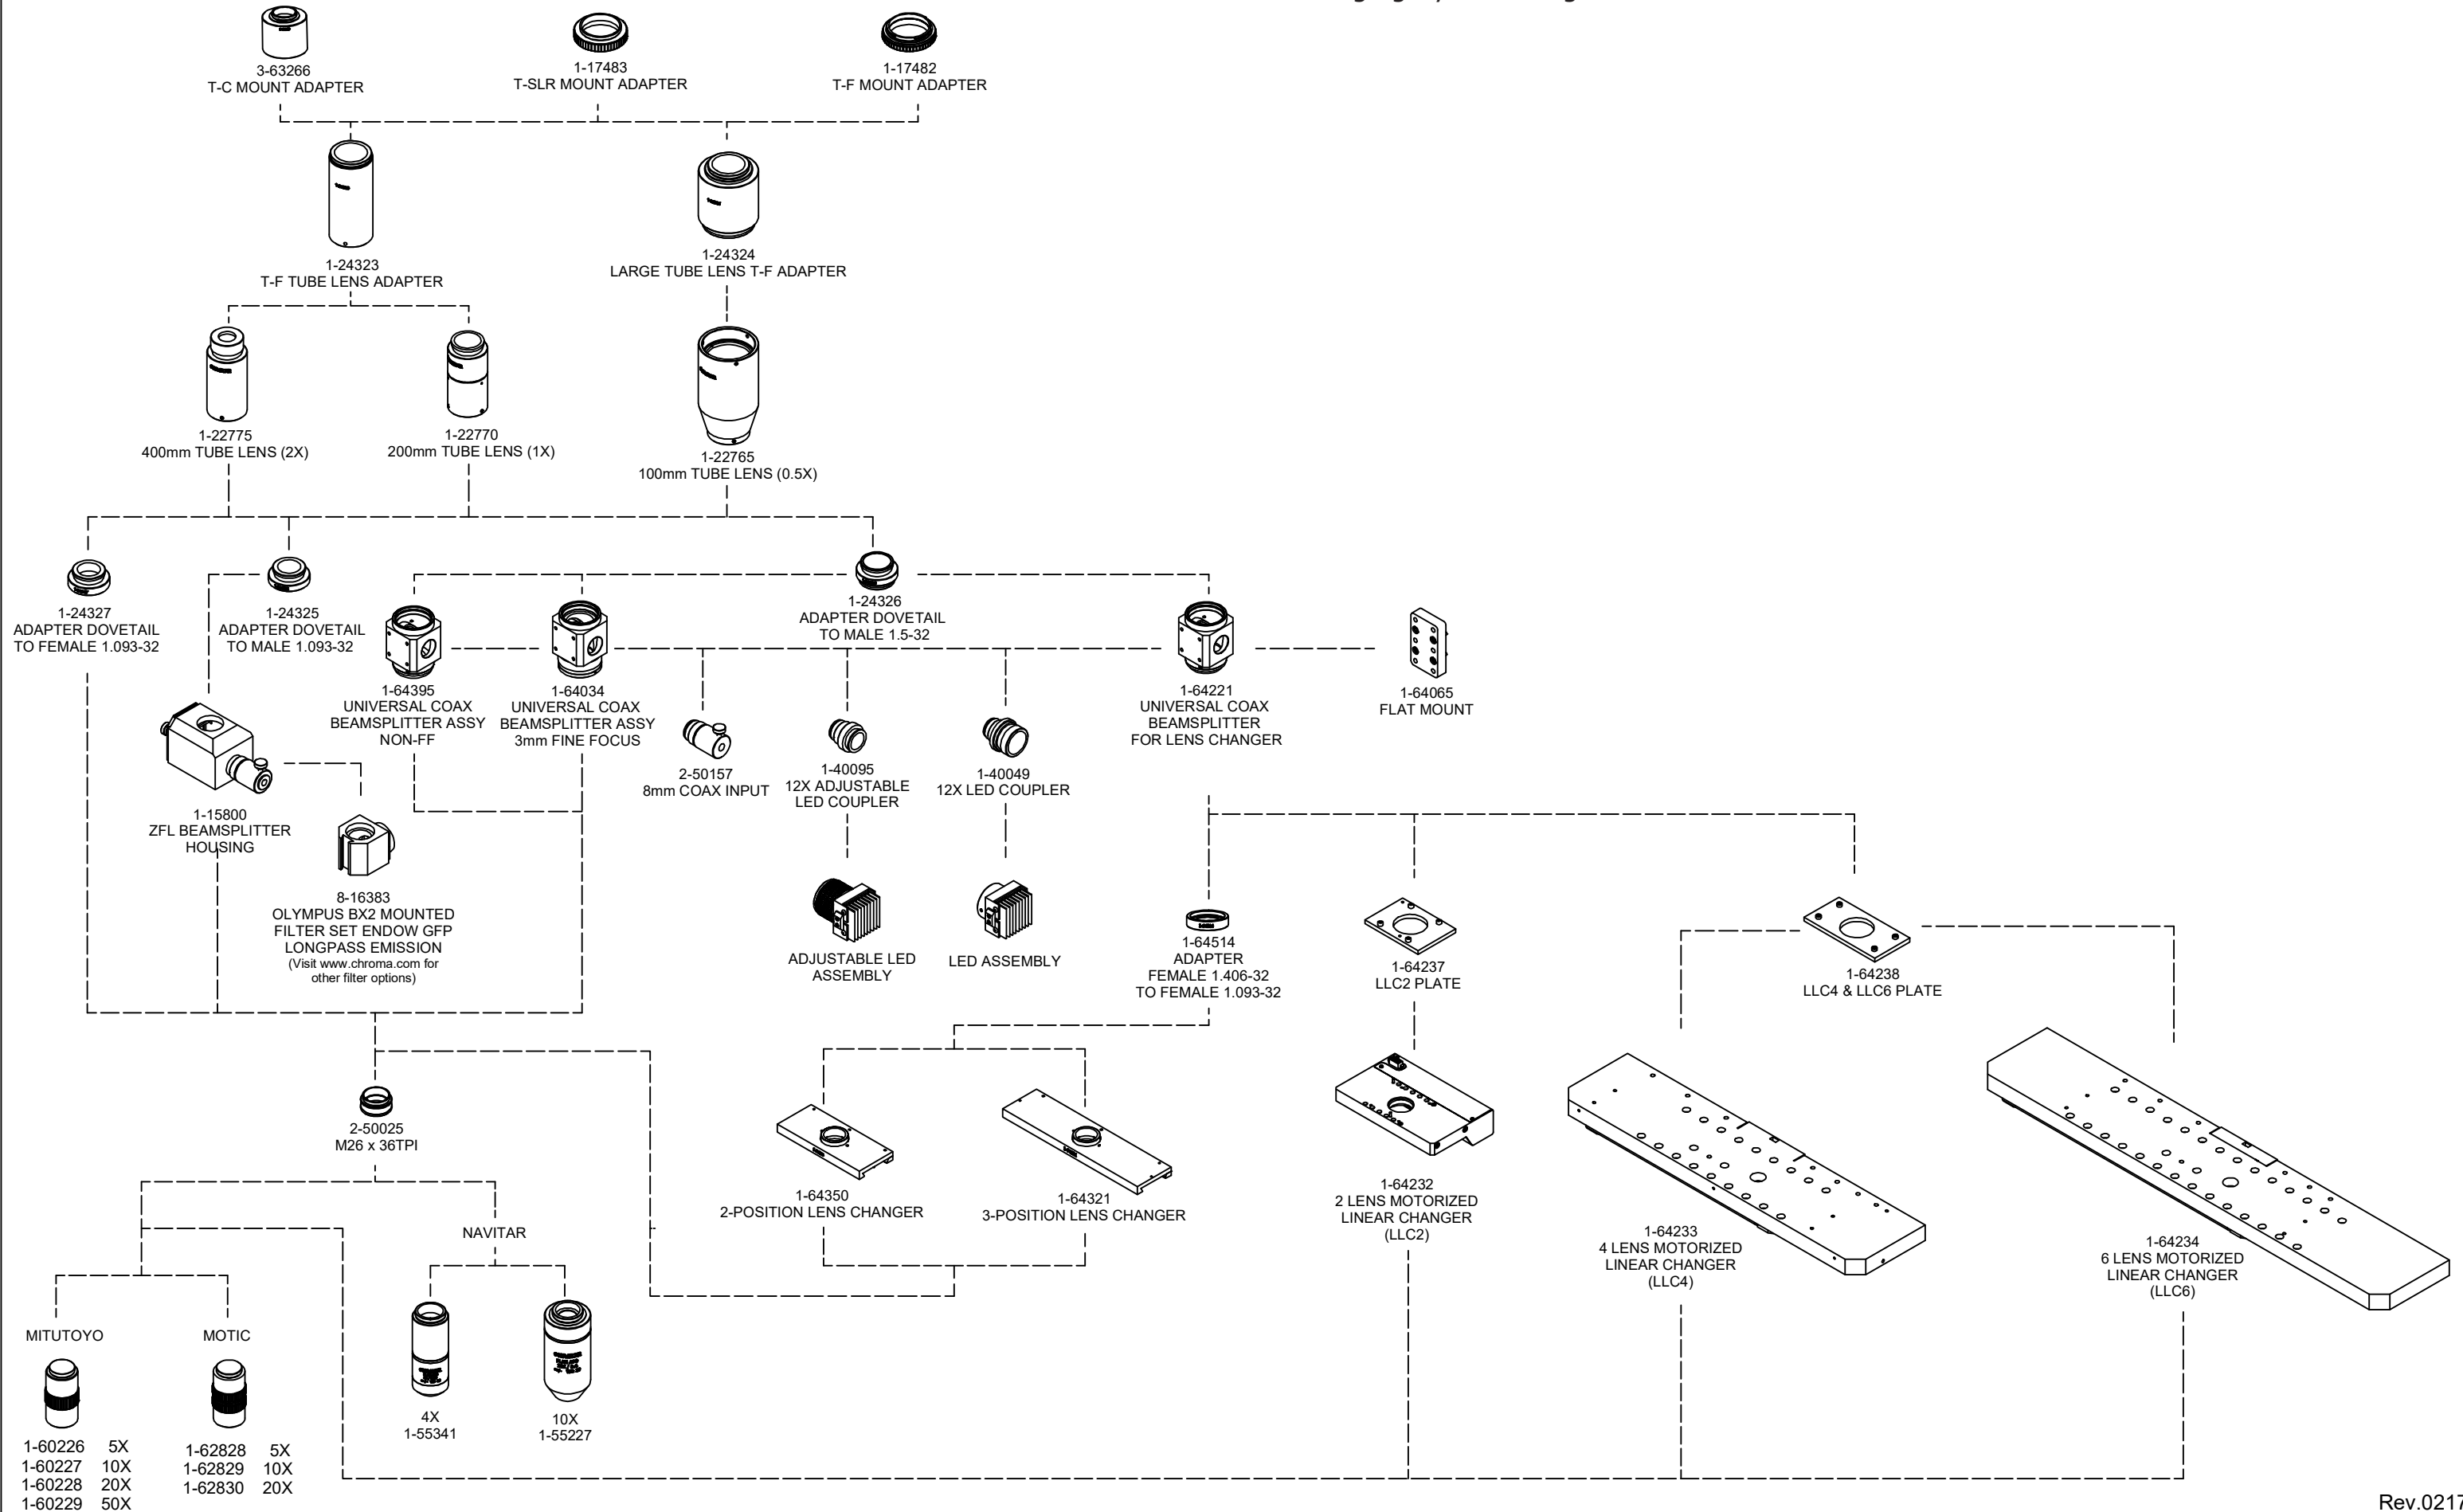

Modular Tube Lens Imaging System Diagram

- | | | | |
|----------|-----|---------|-----|
| MITUTOYO | | MOTIC | |
| 1-60226 | 5X | 1-62828 | 5X |
| 1-60227 | 10X | 1-62829 | 10X |
| 1-60228 | 20X | 1-62830 | 20X |
| 1-60229 | 50X | | |