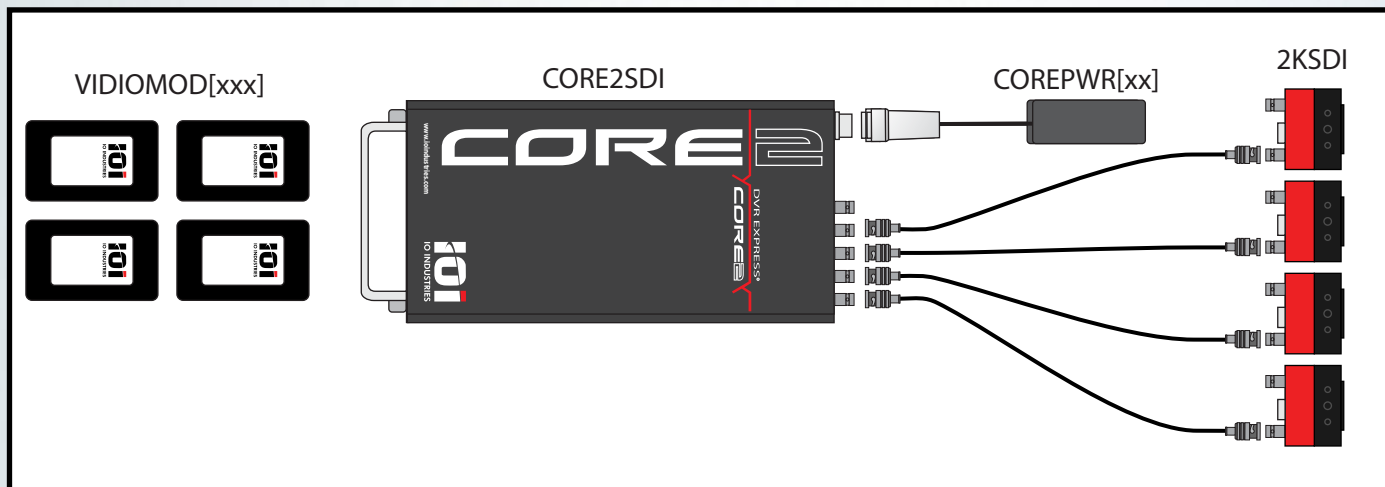

DVR EXPRESS®

CORE2

+ Flare™

Standard-Rate Video Recording Kit with Four 2KSDI Cameras

Example Configurations:

Per-Camera Record Duration at Max. Frame Rate per Installed Storage (hh:mm, 10-bit)						
Format	Details (@fps)	4x240GB	4x480GB	4x960GB	4x1920GB	4x3840GB
2Kp60	2048x1080 @ 60	:11	:23	:47	1:35	3:10
1080p60	1920x1080 @ 60	:12	:25	:50	1:41	3:23
1080p50	1920x1080 @ 50	:15	:30	1:01	2:02	4:04
1080i60	1920x1080 @ 30	:25	:50	1:41	3:23	6:47
1080i50	1920x1080 @ 25	:30	1:01	2:02	4:04	8:08
1080p30	1920x1080 @ 30	:25	:50	1:41	3:23	6:47
1080p25	1920x1080 @ 25	:30	1:01	2:02	4:04	8:08
1080p23	1920x1080 @ 23.98	:31	1:03	2:07	4:14	8:29
720p60	1280x720 @ 60	:28	:57	1:54	3:49	7:38
720p50	1280x720 @ 50	:34	1:08	2:17	4:35	9:10

IOI Parts Required:

- 1x DVR (Core2SDI)
- 4x VidIO Drive Modules (VIDIOMOD[xxx])
- 1x AC Power Adapter (COREPWR[xx])
- 4x Camera (2KSDI)

Optional **IOI** Parts:

- 1x Auxiliary I/O Breakout Cable (CABCORETRIG)
- 1x Download Module Kit (COREDMKIT4)

Other Parts Required:

- 4x Lens, C-mount, 2/3" format
- 4x SDI cable, up to 100m
- 1x DVR Control PC

Visit us at: www.ioindustries.com
 15940 Robin's Hill Road
 London, Ontario, Canada, N5V 0A4
 Tel: +1 519 663 9570
 Email: sales@ioindustries.com