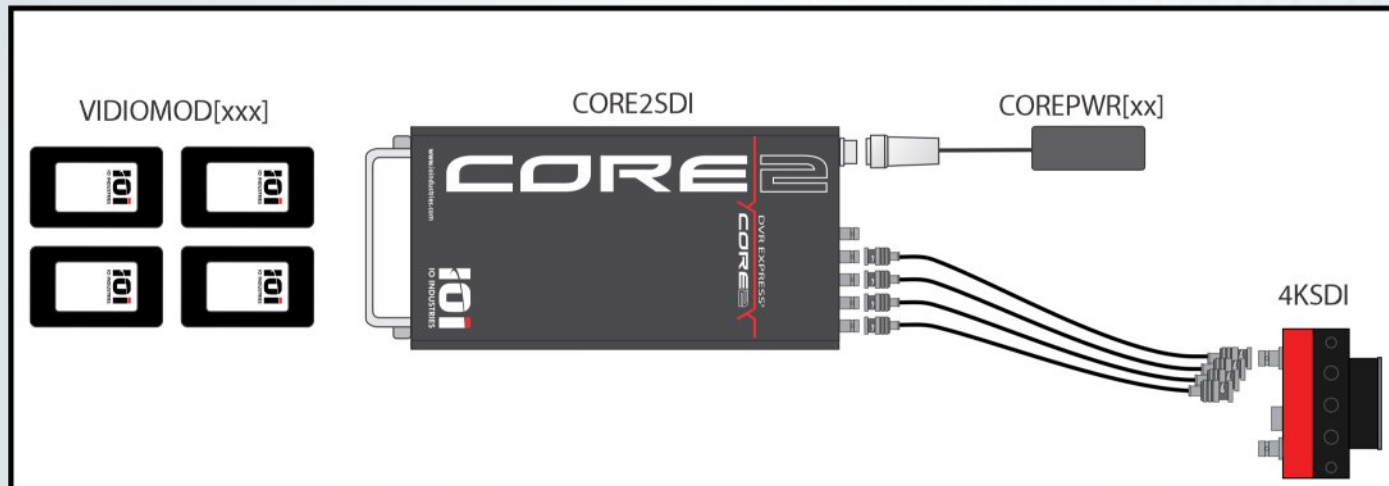

DVR EXPRESS®

CORE2

+

Flare™

Standard-Rate 4K/UHD Video Recording Kit with 4KSDI Camera

Example Configurations:

Format	Frame Rate (10-bit) (@fps)	Per-Camera Record Duration at Max. Frame Rate per Installed Storage (hh:mm, 10-bit)				
		4x240GB	4x480GB	4x960GB	4x1920GB	4x3840GB
4Kp60	4096x2160 @ 60	:11	:23	:47	1:35	3:10
4Kp50	4096x2160 @ 50	:14	:28	:57	1:54	3:49
4Kp48	4096x2160 @ 48	:14	:29	:59	1:59	3:58
UHDp60	3840x2160 @ 60	:12	:25	:50	1:41	3:23
UHDp50	3840x2160 @ 50	:15	:30	1:01	2:02	4:04
UHDp30	3840x2160 @ 30	:25	:50	1:41	3:23	6:47
UHDp29	3840x2160 @ 29.97	:25	:50	1:41	3:23	6:47
UHDp25	3840x2160 @ 25	:30	1:01	2:02	4:04	8:08
UHDp24	3840x2160 @ 24	:31	1:03	2:07	4:14	8:29
UHDp23	3840x2160 @ 23.98	:31	1:03	2:07	4:14	8:29

**IOI Parts Required:**

- 1x DVR (Core2SDI)
- 4x VidIO Drive Modules (VIDIOMOD[xxx])
- 1x AC Power Adapter (COREPWR[xx])
- 1x Camera (4KSDI)

**Optional IOI Parts:**

- 1x Auxiliary I/O Breakout Cable (CABCORETRIG)
- 1x Download Module Kit (COREDMKIT4)