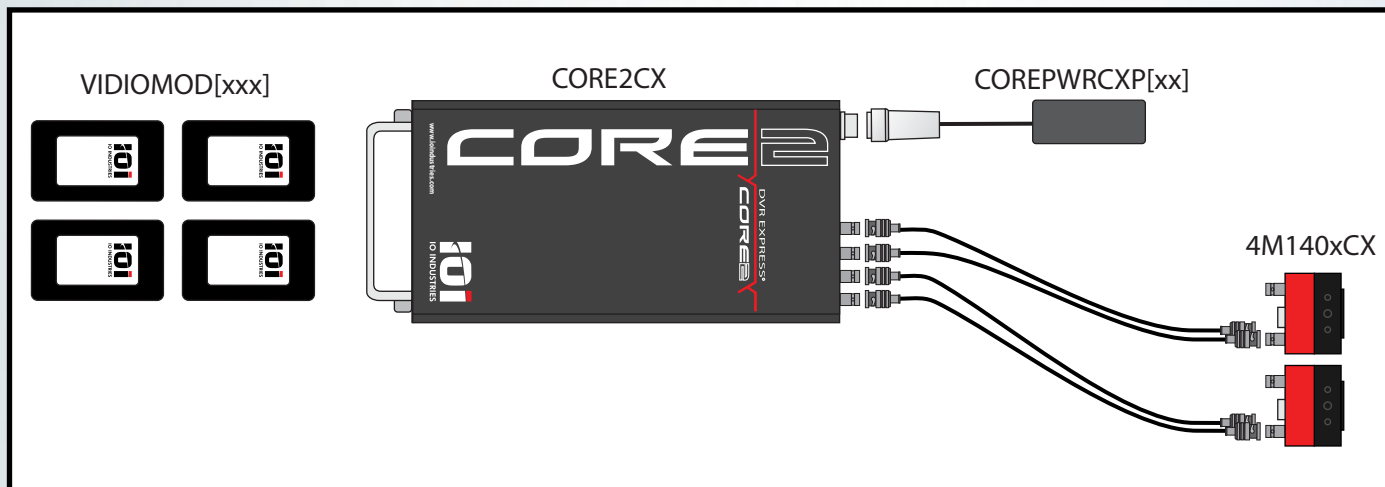

DVR EXPRESS®

CORE2

+ Flare™

High-Speed Video Recording Kit with Two 4MP Cameras

Example Configurations:

Record Duration at Max. Frame Rate per Installed Storage (hh:mm 8/10-bit)

Resolution	Max. Frame Rate (8/10-bit)	4x240GB	4x480GB	4x960GB	4x1920GB	4x3840GB
2048 x 2048	140 / 112	:13 / :13	:26 / :26	:53 / :53	1:47 / 1:47	3:35 / 3:35
2048 x 1536	186 / 149	:13 / :13	:27 / :27	:54 / :54	1:48 / 1:48	3:36 / 3:36
2048 x 1088	261 / 209	:13 / :13	:27 / :27	:54 / :54	1:48 / 1:48	3:37 / 3:37
1920 x 1080	263 / 211	:14 / :14	:29 / :28	:58 / :57	1:56 / 1:55	3:52 / 3:51
1280 x 1024	355 / 355	:16 / :13	:34 / :27	1:08 / :54	2:16 / 1:48	4:32 / 3:37
1000 x 1000	363 / 363	:21 / :17	:43 / :34	1:27 / 1:09	2:54 / 2:19	5:49 / 4:39
1280 x 720	500 / 500	:17 / :13	:34 / :27	1:08 / :55	2:17 / 1:50	4:35 / 3:40
800 x 600	597 / 597	:27 / :22	:55 / :44	1:50 / 1:28	3:41 / 2:56	7:22 / 5:53
500 x 500	711 / 711	:44 / :35	1:29 / 1:11	2:58 / 2:22	5:56 / 4:45	11:52 / 9:30
640 x 480	740 / 740	:34 / :27	1:09 / :55	2:19 / 1:51	4:38 / 3:42	9:17 / 7:25

IOI Parts Required:

- 1x DVR (Core2CX)
- 4x VidIO Drive Modules (VIDIOMOD[xxx])
- 1x AC Power Adapter (COREPWRXP[xx])
- 2x Camera (4M140xCX)

Optional IOI Parts:

- 1x Auxiliary I/O Breakout Cable (CABCORETRIG)
- 1x Download Module Kit (COREDMKIT4)

Other Parts Required:

- 2x Lens, C-mount, 1" format
- 4x CoaXPress cable, up to 100m
- 1x DVR Control PC

Visit us at: www.ioindustries.com
 15940 Robin's Hill Road
 London, Ontario, Canada, N5V 0A4
 Tel: +1 519 663 9570
 Email: sales@ioindustries.com