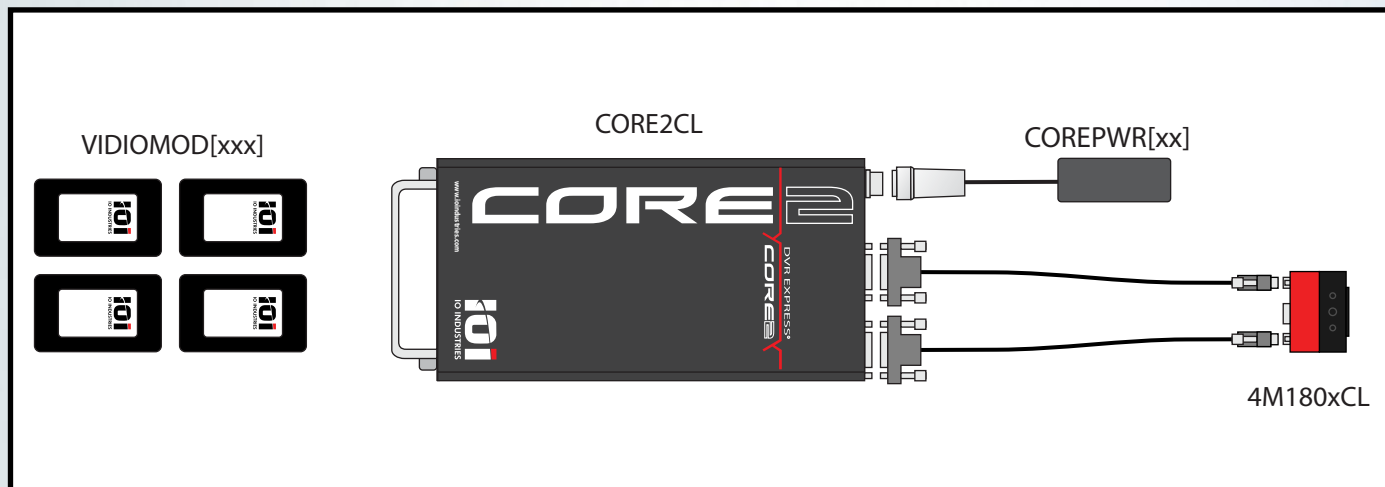

DVR EXPRESS®
CORE2

+ **Flare™**

High-Speed Video Recording Kit with 4MP Camera

Example Configurations:

Record Duration at Max. Frame Rate per Installed Storage (hh:mm 8/10-bit)

Resolution	Max. Frame Rate (8/10-bit)	4x240GB	4x480GB	4x960GB	4x1920GB	4x3840GB
2048 x 2048	179 / 149	:21 / :20	:42 / :40	1:24 / 1:21	2:48 / 2:42	5:37 / 5:24
2048 x 1536	238 / 198	:21 / :20	:42 / :40	1:24 / 1:21	2:49 / 2:42	5:38 / 5:25
2048 x 1088	334 / 278	:21 / :20	:42 / :40	1:25 / 1:21	2:50 / 2:43	5:40 / 5:27
1920 x 1080	337 / 280	:22 / :21	:45 / :43	1:30 / 1:27	3:01 / 2:54	6:02 / 5:49
1280 x 1024	355 / 295	:33 / :32	1:08 / 1:05	2:16 / 2:11	4:32 / 4:22	9:04 / 8:44
1000 x 1000	367 / 305	:43 / :41	1:26 / 1:23	2:52 / 2:46	5:45 / 5:32	11:30 / 11:04
1280 x 720	500 / 417	:34 / :32	1:08 / 1:05	2:17 / 2:11	4:35 / 4:23	9:10 / 8:47
800 x 600	597 / 497	:55 / :53	1:50 / 1:46	3:41 / 3:32	7:22 / 7:04	14:44 / 14:09
500 x 500	725 / 604	1:27 / 1:23	2:54 / 2:47	5:49 / 5:35	11:39 / 11:11	23:18 / 22:22
640 x 480	740 / 616	1:09 / 1:06	2:19 / 2:13	4:38 / 4:27	9:17 / 8:55	18:34 / 17:51

IOI Parts Required:

- 1x DVR (Core2CL)
- 4x VidIO Drive Modules (VIDIOMOD[xxx])
- 1x AC Power Adapter (COREPWR[xx])
- 1x Camera (4M180xCL)

Optional IOI Parts:

- 1x Auxiliary I/O Breakout Cable (CABCORETRIG)
- 1x Download Module Kit (COREDMKIT4)
- 2x Camera Power Adapters (FLAREPWRxx) if Camera Link cables w. PoCL are not available

Other Parts Required:

- 1x Lens, C-mount, 1" format
- 2x Camera Link cable w. PoCL, up to 7m
- 1x DVR Control PC

Visit us at: www.ioindustries.com
 15940 Robin's Hill Road
 London, Ontario, Canada, N5V 0A4
 Tel: +1 519 663 9570
 Email: sales@ioindustries.com